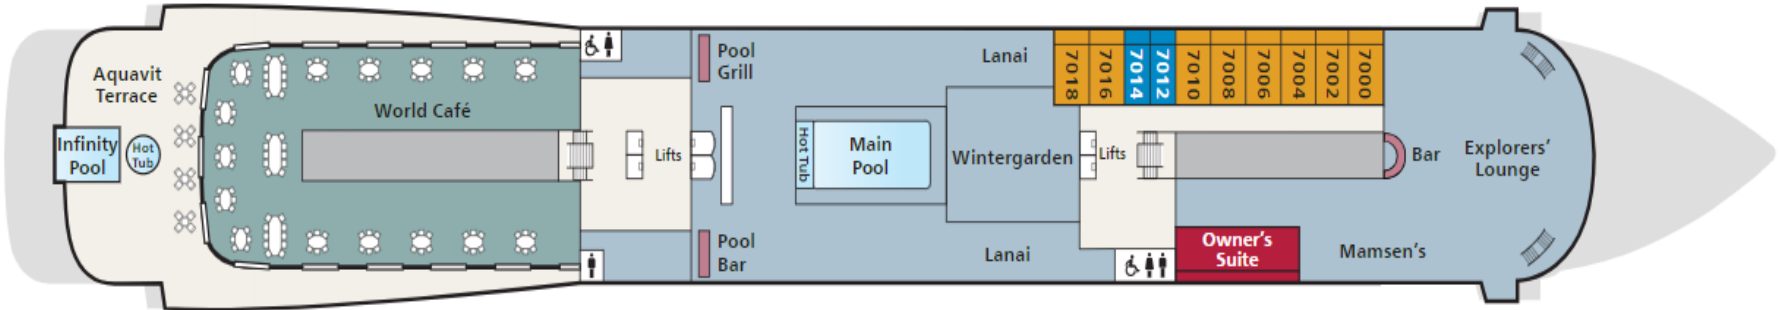

## STATISTICS

Type: Small Ship (Cruising)  
 GRT: 48,000  
 Length: 745 ft.  
 Beam: 94.5 ft.  
 Speed: 20 knots  
 Guests: 930

SELECT A DECK: **Deck 1**

■ Fitness Center ■ Hair Salon ■ Manfredi's® Italian Restaurant ■ Shops ■ The Bar ■ The Chef's Table ■ The Kitchen Table ■ The Living Room ■ The Nordic Spa

SELECT A DECK: Deck 4

■ DV1: Deluxe Veranda ■ DV4: Deluxe Veranda ■ DV5: Deluxe Veranda ■ ES1: Explorer Suite ■ ES2: Explorer Suite ■ PV3: Penthouse Veranda

SELECT A DECK: Deck 5

■ DV1: Deluxe Veranda  
 ■ DV2: Deluxe Veranda  
 ■ DV3: Deluxe Veranda  
 ■ ES1: Explorer Suite  
 ■ ES2: Explorer Suite  
 ■ PV1: Penthouse Veranda  
 ■ PV2: Penthouse Veranda

SELECT A DECK: Deck 6

♿ Staterooms 6020 and 6021 are ADA staterooms. Room configuration varies; ask for details.

■ DV2: Deluxe Veranda  
 ■ ES2: Explorer Suite  
 ■ PS3: Penthouse Junior Suite  
 ■ PV1: Penthouse Veranda

SELECT A DECK: Deck 7

- DV1: Deluxe Veranda
- OS: Owner's Suite
- PS2: Penthouse Junior Suite
- Aquavit Terrace\*
- Explorers' Lounge
- Infinity Pool
- Main Pool
- Mamsen's®
- Pool Grill
- The Wintergarden
- World Café