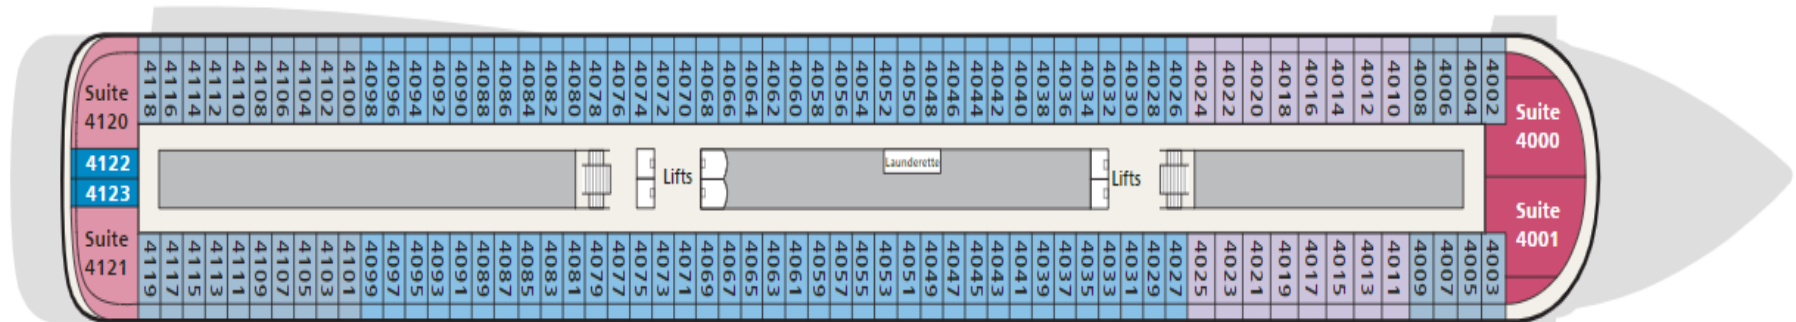

## STATISTICS

Type: Small Ship (Cruising)  
 GRT: 48,000  
 Length: 745 ft.  
 Beam: 94.5 ft.  
 Speed: 20 knots  
 Guests: 930

SELECT A DECK: **Deck 1**

■ Fitness Center ■ Hair Salon ■ Manfredi's® Italian Restaurant ■ Shops ■ The Bar ■ The Chef's Table ■ The Kitchen Table ■ The Living Room ■ The Nordic Spa

SELECT A DECK: **Deck 2**

■ Shops ■ The Atrium ■ The Restaurant ■ The Theater ■ Torshavn®

SELECT A DECK: Deck 3

■ DV1: Deluxe Veranda ■ DV6: Deluxe Veranda ■ ES3: Explorer Suite ■ V1: Veranda ■ V2: Veranda ■ The Atrium

SELECT A DECK: Deck 4

■ DV1: Deluxe Veranda ■ DV4: Deluxe Veranda ■ DV5: Deluxe Veranda ■ ES1: Explorer Suite ■ ES2: Explorer Suite ■ PV3: Penthouse Veranda

SELECT A DECK: Deck 5

■ DV1: Deluxe Veranda  
 ■ DV2: Deluxe Veranda  
 ■ DV3: Deluxe Veranda  
 ■ ES1: Explorer Suite  
 ■ ES2: Explorer Suite  
 ■ PV1: Penthouse Veranda  
 ■ PV2: Penthouse Veranda

SELECT A DECK: Deck 6

♿ Staterooms 6020 and 6021 are ADA staterooms. Room configuration varies; ask for details.

■ DV2: Deluxe Veranda  
 ■ ES2: Explorer Suite  
 ■ PS3: Penthouse Junior Suite  
 ■ PV1: Penthouse Veranda