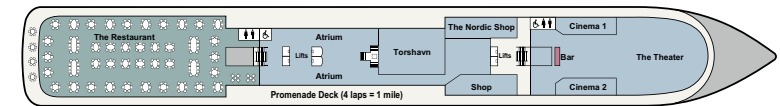

# DECK PLANS

DECK 9

DECK 8

DECK 7

DECK 6

DECK 5

DECK 4

DECK 3

DECK 2

DECK 1

## STATISTICS

Type: Small Ship (Cruising)  
 GRT: 48,000  
 Length: 745 ft.  
 Beam: 94.5 ft.  
 Speed: 20 knots  
 Guests: 930

SELECT A DECK: **Deck 1**

■ Fitness Center ■ Hair Salon ■ Manfredi's® Italian Restaurant ■ Shops ■ The Bar ■ The Chef's Table ■ The Kitchen Table ■ The Living Room ■ The Nordic Spa