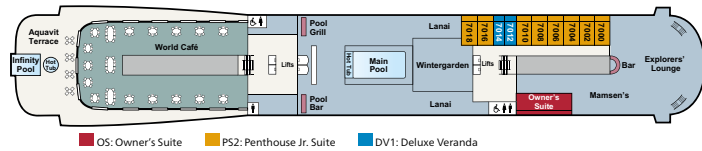

# DECK PLANS

DECK 9

DECK 8

DECK 7

DECK 6

DECK 5

DECK 4

DECK 3

DECK 2

DECK 1

## STATISTICS

Type: Small Ship (Cruising)  
 GRT: 48,000  
 Length: 745 ft.  
 Beam: 94.5 ft.  
 Speed: 20 knots  
 Guests: 930

SELECT A DECK: **Deck 1**

■ Fitness Center ■ Hair Salon ■ Manfredi's® Italian Restaurant ■ Shops ■ The Bar ■ The Chef's Table ■ The Kitchen Table ■ The Living Room ■ The Nordic Spa

SELECT A DECK: **Deck 2**

■ Shops ■ The Atrium ■ The Restaurant ■ The Theater ■ Torshavn®

SELECT A DECK: Deck 3

■ DV1: Deluxe Veranda ■ DV6: Deluxe Veranda ■ ES3: Explorer Suite ■ V1: Veranda ■ V2: Veranda ■ The Atrium