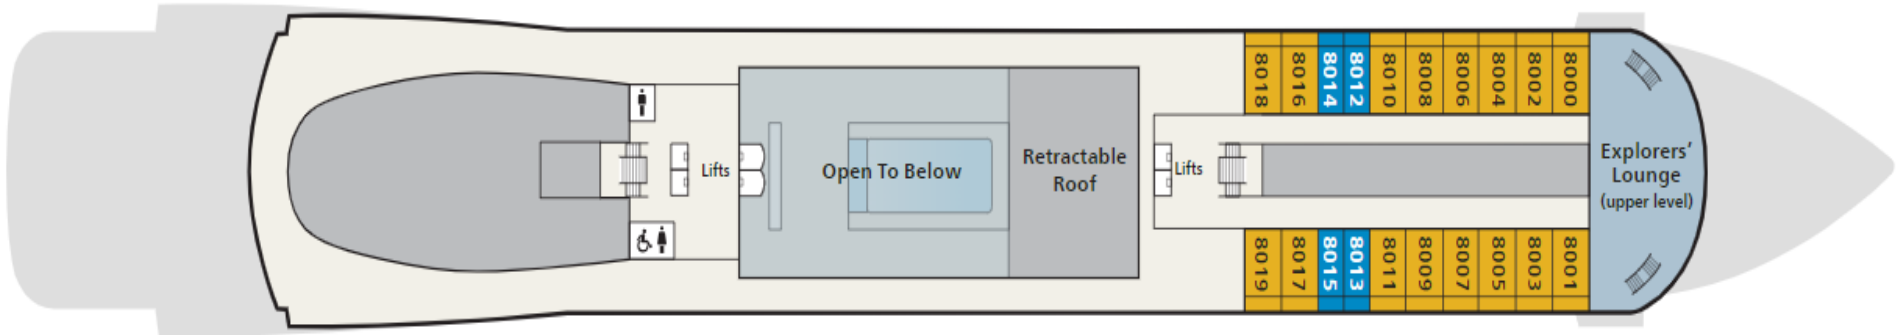

- DV1: Deluxe Veranda
- PS1: Penthouse Junior Suite
- Explorers' Lounge