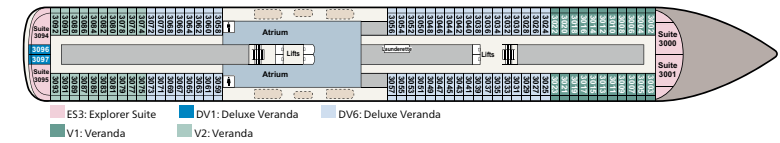

# DECK PLANS

DECK 9

DECK 8

DECK 7

DECK 6

DECK 5

DECK 4

DECK 3

DECK 2

DECK 1

## STATISTICS

Type: Small Ship (Cruising)  
 GRT: 48,000  
 Length: 745 ft.  
 Beam: 94.5 ft.  
 Speed: 20 knots  
 Guests: 930

SELECT A DECK: **Deck 1**

■ Fitness Center ■ Hair Salon ■ Manfredi's® Italian Restaurant ■ Shops ■ The Bar ■ The Chef's Table ■ The Kitchen Table ■ The Living Room ■ The Nordic Spa