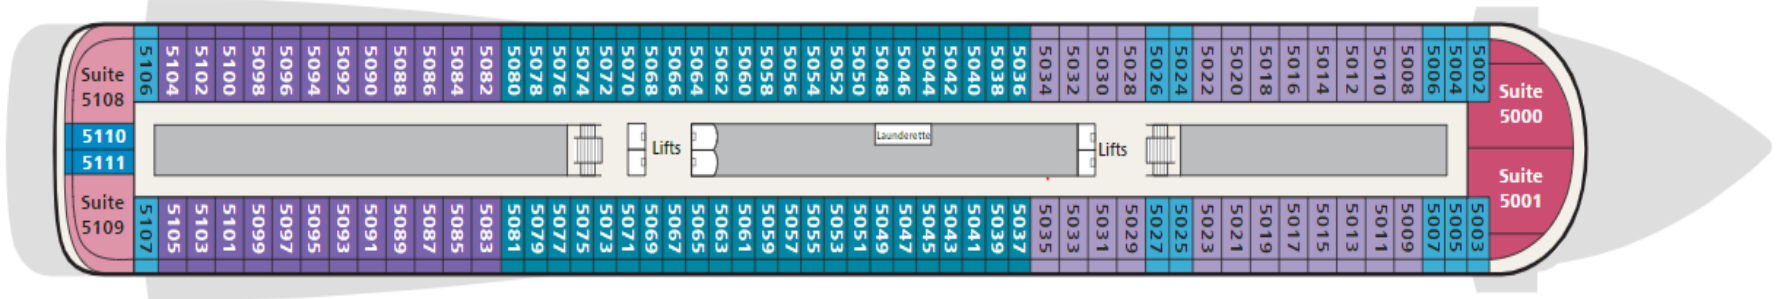

## STATISTICS

Type: Small Ship (Cruising)  
 GRT: 48,000  
 Length: 745 ft.  
 Beam: 94.5 ft.  
 Speed: 20 knots  
 Guests: 930

SELECT A DECK: **Deck 1**

■ Fitness Center ■ Hair Salon ■ Manfredi's® Italian Restaurant ■ Shops ■ The Bar ■ The Chef's Table ■ The Kitchen Table ■ The Living Room ■ The Nordic Spa

SELECT A DECK: **Deck 2**

■ Shops ■ The Atrium ■ The Restaurant ■ The Theater ■ Torshavn®

SELECT A DECK: Deck 3

■ DV1: Deluxe Veranda ■ DV6: Deluxe Veranda ■ ES3: Explorer Suite ■ V1: Veranda ■ V2: Veranda ■ The Atrium

SELECT A DECK: Deck 4

■ DV1: Deluxe Veranda ■ DV4: Deluxe Veranda ■ DV5: Deluxe Veranda ■ ES1: Explorer Suite ■ ES2: Explorer Suite ■ PV3: Penthouse Veranda

SELECT A DECK: Deck 5

■ DV1: Deluxe Veranda  
 ■ DV2: Deluxe Veranda  
 ■ DV3: Deluxe Veranda  
 ■ ES1: Explorer Suite  
 ■ ES2: Explorer Suite  
 ■ PV1: Penthouse Veranda  
 ■ PV2: Penthouse Veranda

SELECT A DECK: Deck 6

♿ Staterooms 6020 and 6021 are ADA staterooms. Room configuration varies; ask for details.

■ DV2: Deluxe Veranda  
 ■ ES2: Explorer Suite  
 ■ PS3: Penthouse Junior Suite  
 ■ PV1: Penthouse Veranda