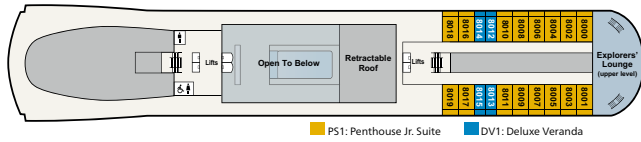

# DECK PLANS

DECK 9

DECK 8

DECK 7

DECK 6

DECK 5

DECK 4

DECK 3

DECK 2

DECK 1

## STATISTICS

Type: Small Ship (Cruising)  
 GRT: 48,000  
 Length: 745 ft.  
 Beam: 94.5 ft.  
 Speed: 20 knots  
 Guests: 930

SELECT A DECK: **Deck 1**

■ Fitness Center ■ Hair Salon ■ Manfredi's® Italian Restaurant ■ Shops ■ The Bar ■ The Chef's Table ■ The Kitchen Table ■ The Living Room ■ The Nordic Spa