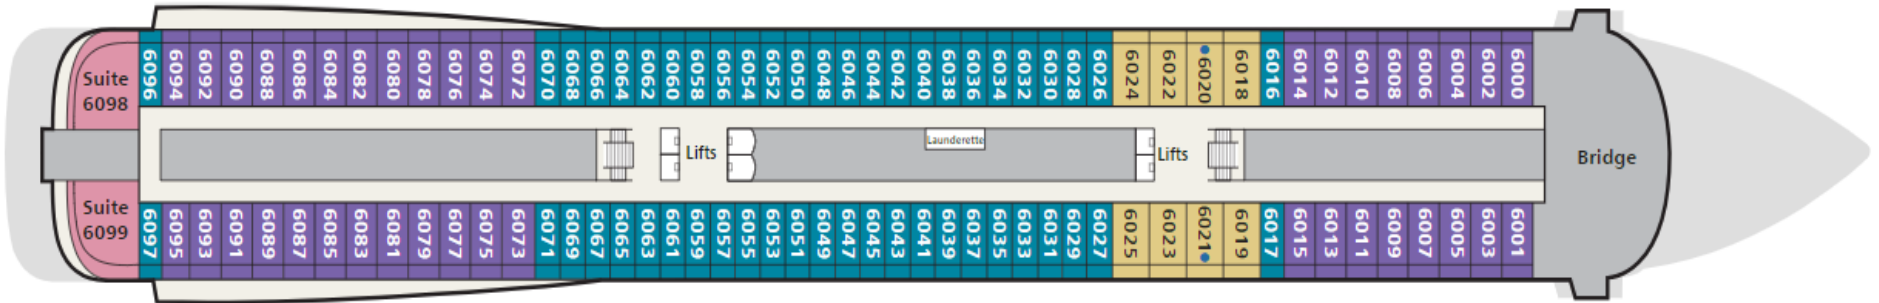

## STATISTICS

Type: Small Ship (Cruising)  
 GRT: 48,000  
 Length: 745 ft.  
 Beam: 94.5 ft.  
 Speed: 20 knots  
 Guests: 930

SELECT A DECK: **Deck 1**

■ Fitness Center ■ Hair Salon ■ Manfredi's® Italian Restaurant ■ Shops ■ The Bar ■ The Chef's Table ■ The Kitchen Table ■ The Living Room ■ The Nordic Spa

SELECT A DECK: Deck 4

■ DV1: Deluxe Veranda ■ DV4: Deluxe Veranda ■ DV5: Deluxe Veranda ■ ES1: Explorer Suite ■ ES2: Explorer Suite ■ PV3: Penthouse Veranda

SELECT A DECK: Deck 5

■ DV1: Deluxe Veranda  
 ■ DV2: Deluxe Veranda  
 ■ DV3: Deluxe Veranda  
 ■ ES1: Explorer Suite  
 ■ ES2: Explorer Suite  
 ■ PV1: Penthouse Veranda  
 ■ PV2: Penthouse Veranda

SELECT A DECK: Deck 6

♿ Staterooms 6020 and 6021 are ADA staterooms. Room configuration varies; ask for details.

■ DV2: Deluxe Veranda  
 ■ ES2: Explorer Suite  
 ■ PS3: Penthouse Junior Suite  
 ■ PV1: Penthouse Veranda

SELECT A DECK: Deck 7

- DV1: Deluxe Veranda
- OS: Owner's Suite
- PS2: Penthouse Junior Suite
- Aquavit Terrace\*
- Explorers' Lounge
- Infinity Pool
- Main Pool
- Mamsen's®
- Pool Grill
- The Wintergarden
- World Café