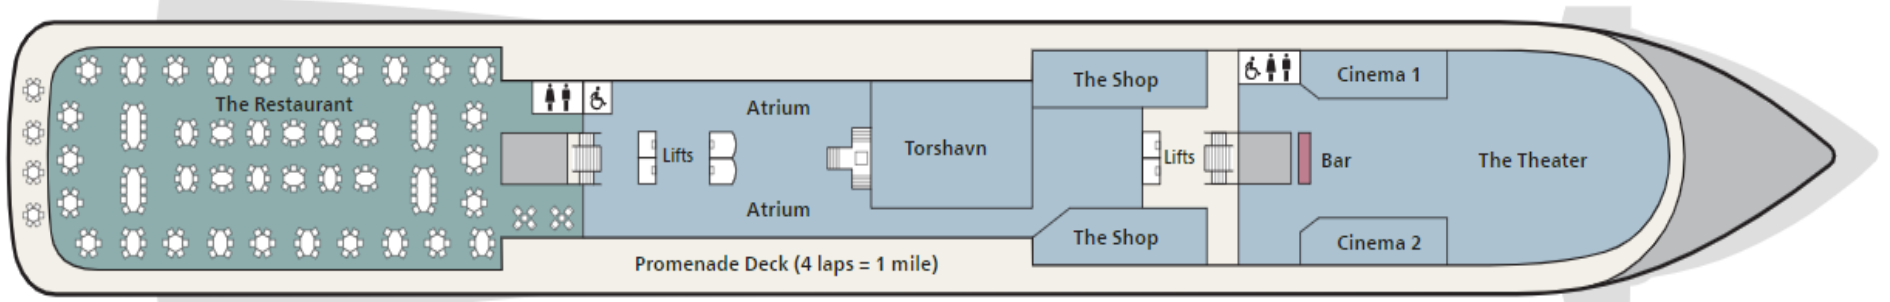

## STATISTICS

Type: Small Ship (Cruising)  
 GRT: 48,000  
 Length: 745 ft.  
 Beam: 94.5 ft.  
 Speed: 20 knots  
 Guests: 930

SELECT A DECK: **Deck 1**

■ Fitness Center ■ Hair Salon ■ Manfredi's® Italian Restaurant ■ Shops ■ The Bar ■ The Chef's Table ■ The Kitchen Table ■ The Living Room ■ The Nordic Spa

SELECT A DECK: **Deck 2**

■ Shops ■ The Atrium ■ The Restaurant ■ The Theater ■ Torshavn®

SELECT A DECK: Deck 3

■ DV1: Deluxe Veranda ■ DV6: Deluxe Veranda ■ ES3: Explorer Suite ■ V1: Veranda ■ V2: Veranda ■ The Atrium