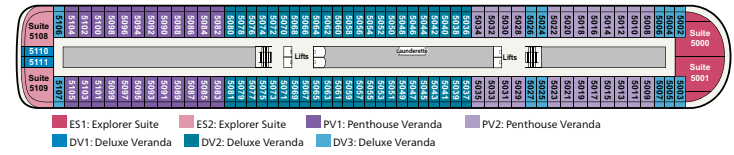

# DECK PLANS

DECK 9

DECK 8

DECK 7

DECK 6

DECK 5

DECK 4

DECK 3

DECK 2

DECK 1

## STATISTICS

Type: Small Ship (Cruising)  
 GRT: 48,000  
 Length: 745 ft.  
 Beam: 94.5 ft.  
 Speed: 20 knots  
 Guests: 930

SELECT A DECK: **Deck 1**

■ Fitness Center ■ Hair Salon ■ Manfredi's® Italian Restaurant ■ Shops ■ The Bar ■ The Chef's Table ■ The Kitchen Table ■ The Living Room ■ The Nordic Spa

SELECT A DECK: Deck 6

♿ Staterooms 6020 and 6021 are ADA staterooms. Room configuration varies; ask for details.

■ DV2: Deluxe Veranda  
 ■ ES2: Explorer Suite  
 ■ PS3: Penthouse Junior Suite  
 ■ PV1: Penthouse Veranda