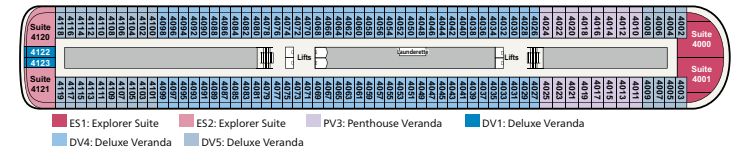

# DECK PLANS

DECK 9

DECK 8

DECK 7

DECK 6

DECK 5

DECK 4

DECK 3

DECK 2

DECK 1

## STATISTICS

Type: Small Ship (Cruising)  
 GRT: 48,000  
 Length: 745 ft.  
 Beam: 94.5 ft.  
 Speed: 20 knots  
 Guests: 930

SELECT A DECK: **Deck 1**

■ Fitness Center ■ Hair Salon ■ Manfredi's® Italian Restaurant ■ Shops ■ The Bar ■ The Chef's Table ■ The Kitchen Table ■ The Living Room ■ The Nordic Spa