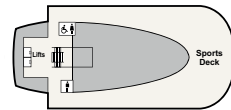

# DECK PLANS

DECK 9

DECK 8

DECK 7

DECK 6

DECK 5

DECK 4

DECK 3

DECK 2

DECK 1

## STATISTICS

Type: Small Ship (Cruising)  
 GRT: 48,000  
 Length: 745 ft.  
 Beam: 94.5 ft.  
 Speed: 20 knots  
 Guests: 930

SELECT A DECK: **Deck 1**

■ Fitness Center ■ Hair Salon ■ Manfredi's® Italian Restaurant ■ Shops ■ The Bar ■ The Chef's Table ■ The Kitchen Table ■ The Living Room ■ The Nordic Spa