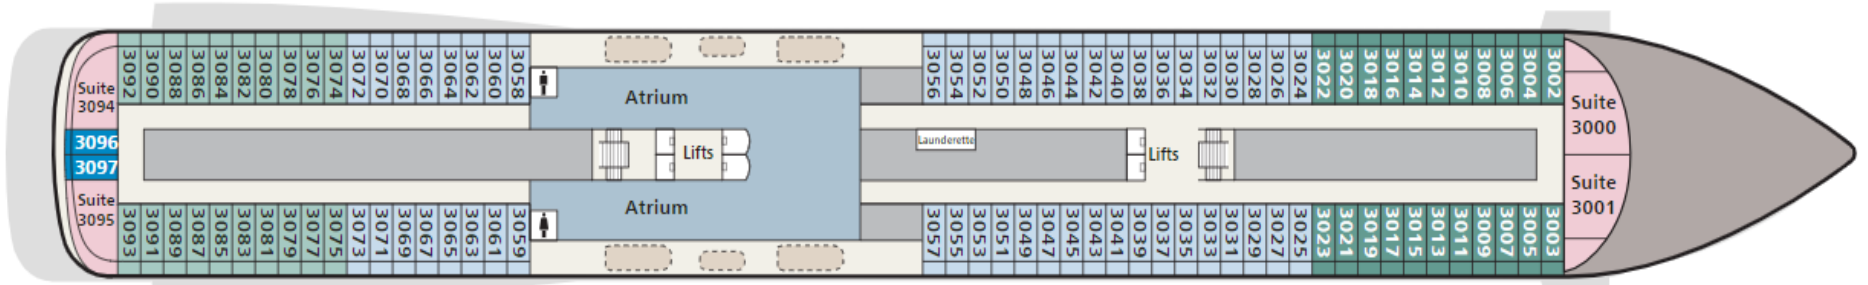

## STATISTICS

Type: Small Ship (Cruising)  
 GRT: 48,000  
 Length: 745 ft.  
 Beam: 94.5 ft.  
 Speed: 20 knots  
 Guests: 930

SELECT A DECK: **Deck 1**

■ Fitness Center ■ Hair Salon ■ Manfredi's® Italian Restaurant ■ Shops ■ The Bar ■ The Chef's Table ■ The Kitchen Table ■ The Living Room ■ The Nordic Spa

SELECT A DECK: **Deck 2**

■ Shops ■ The Atrium ■ The Restaurant ■ The Theater ■ Torshavn®

SELECT A DECK: Deck 3

■ DV1: Deluxe Veranda ■ DV6: Deluxe Veranda ■ ES3: Explorer Suite ■ V1: Veranda ■ V2: Veranda ■ The Atrium

SELECT A DECK: Deck 4

■ DV1: Deluxe Veranda ■ DV4: Deluxe Veranda ■ DV5: Deluxe Veranda ■ ES1: Explorer Suite ■ ES2: Explorer Suite ■ PV3: Penthouse Veranda

SELECT A DECK: Deck 5

■ DV1: Deluxe Veranda  
 ■ DV2: Deluxe Veranda  
 ■ DV3: Deluxe Veranda  
 ■ ES1: Explorer Suite  
 ■ ES2: Explorer Suite  
 ■ PV1: Penthouse Veranda  
 ■ PV2: Penthouse Veranda