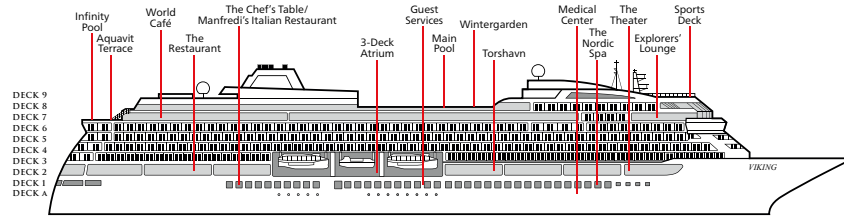

# DECK PLANS

DECK 9

DECK 8

DECK 7

DECK 6

DECK 5

DECK 4

DECK 3

DECK 2

DECK 1

## STATISTICS

Type: Small Ship (Cruising)  
 GRT: 48,000  
 Length: 745 ft.  
 Beam: 94.5 ft.  
 Speed: 20 knots  
 Guests: 930

SELECT A DECK: **Deck 1**

■ Fitness Center ■ Hair Salon ■ Manfredi's® Italian Restaurant ■ Shops ■ The Bar ■ The Chef's Table ■ The Kitchen Table ■ The Living Room ■ The Nordic Spa

SELECT A DECK: **Deck 2**

■ Shops ■ The Atrium ■ The Restaurant ■ The Theater ■ Torshavn®

SELECT A DECK: Deck 3

■ DV1: Deluxe Veranda ■ DV6: Deluxe Veranda ■ ES3: Explorer Suite ■ V1: Veranda ■ V2: Veranda ■ The Atrium