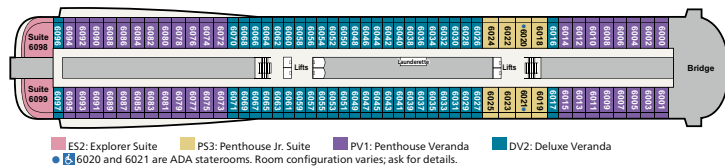

# DECK PLANS

DECK 9

DECK 8

DECK 7

DECK 6

DECK 5

DECK 4

DECK 3

DECK 2

DECK 1

## STATISTICS

Type: Small Ship (Cruising)  
 GRT: 48,000  
 Length: 745 ft.  
 Beam: 94.5 ft.  
 Speed: 20 knots  
 Guests: 930

SELECT A DECK: **Deck 1**

■ Fitness Center ■ Hair Salon ■ Manfredi's® Italian Restaurant ■ Shops ■ The Bar ■ The Chef's Table ■ The Kitchen Table ■ The Living Room ■ The Nordic Spa